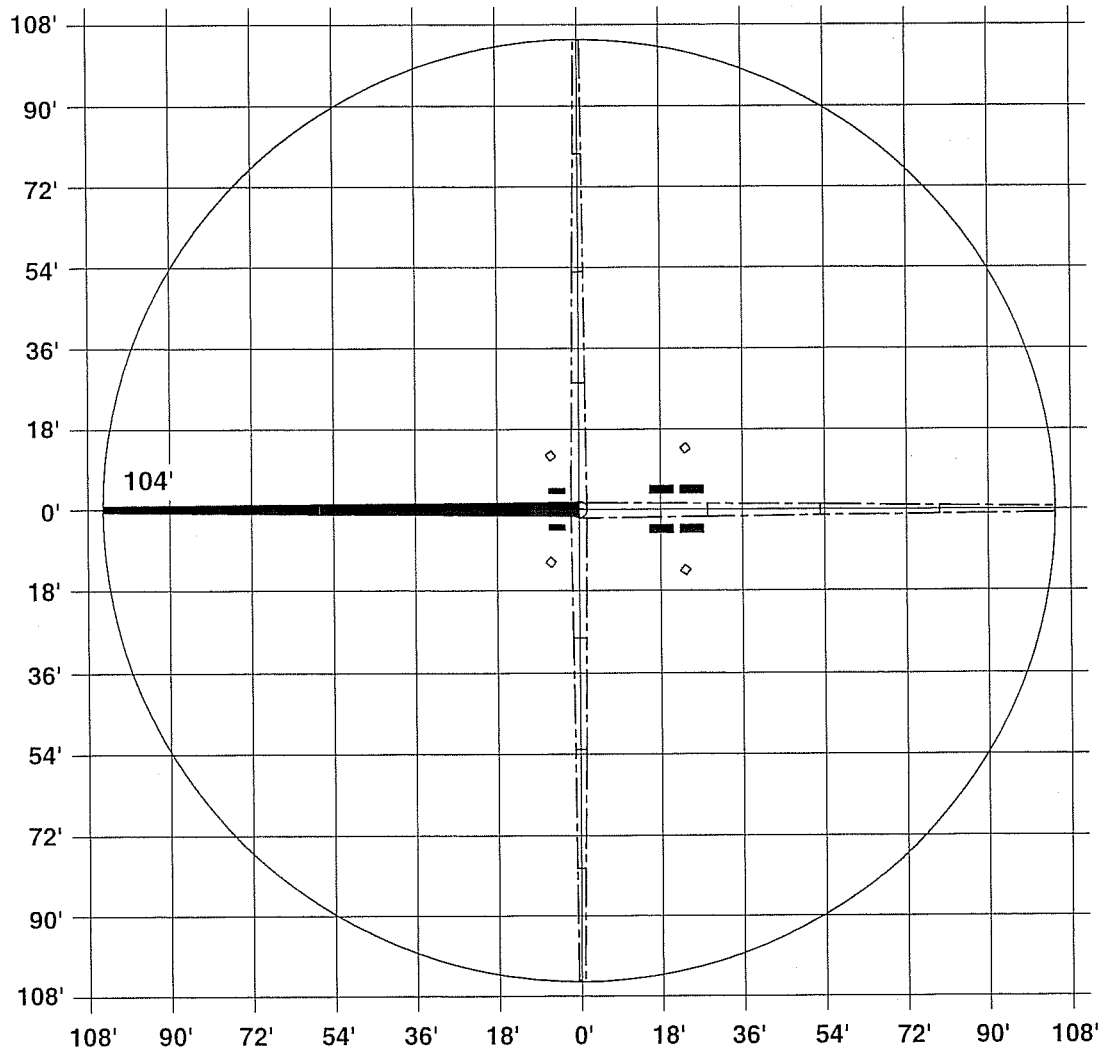

5900 CENTERVILLE ROAD
WHITE BEAR, MINNESOTA 55127

S 36 SX

**BOOM AREA OF COVERAGE (AT HORIZONTAL)
34,640 SQUARE FEET**

WORKING RANGE
TRUCK MOUNTED
CONCRETE PUMPS

**SCHWING
AMERICA INC.**

5900 CENTERVILLE ROAD
WHITE BEAR, MINNESOTA 55127